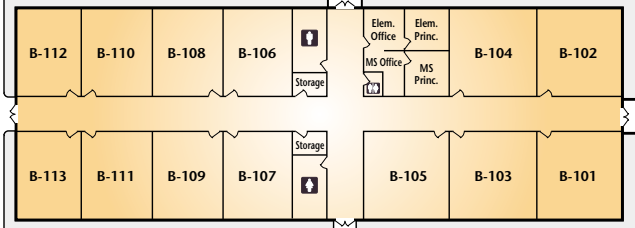

Brown Bldg.

Robertson Fine Arts Bldg.

Art Trailer