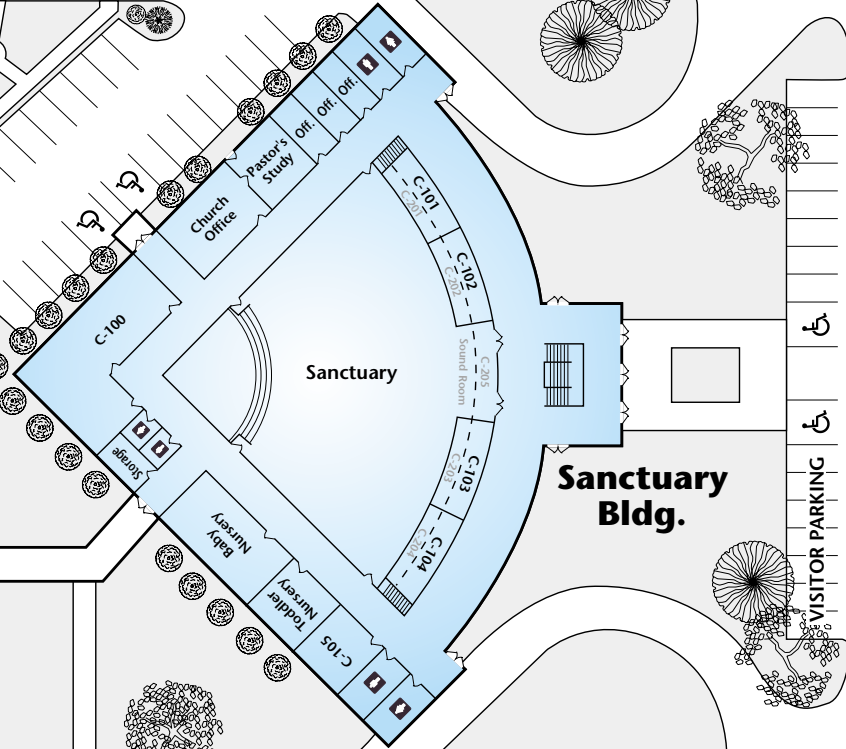

Fellowship Hall

Noland Bldg.

Brown Bldg.

Robertson Fine Arts Bldg.

Art Trailer

VISITOR PARKING ♿ ♿

Welcome to Grace Baptist Church!

Sunday School (9:00 am)

Class	Arrival	Pickup
Infants	Baby Nursery	
Toddlers	Toddler Nursery	
2 Year olds	B-105	B-105
3 Year olds	B-103	B-103
4 Year olds	B-101	B-101
5 Year olds	B-101	B-102
1st Grade	B-109	B-106
2nd Grade	B-109	B-109
3rd Grade	B-109	B-107
4th-6th Grade Girls	B-111	B-111
4th-6th Grade Boys	B-108	B-108
7th-8th Grade Girls	R-102	B-112
7th-8th Grade Boys	R-102	B-113
9th-12th Grade Girls	R-102	N-114
9th-12th Grade Boys	R-102	N-113
College & Career	R-101	R-101
Path Finders	N-110	N-110
Married (20-39 years old)	Section A	
Married (40-45 years old)	Section B1	
Married (46-54 years old)	Section B2	
Married (55-64 years old)	Section C1	
Married (65+ years old)	Section C2	
Herchenhahn Class	C-101	
Cohee Class	C-103	
Metcalf Class	C-104	

Children's Church (10:30 am)

Class	Arrival	Pickup
2 Year olds	B-104	B-105
3 Year olds	B-104	B-103
4 Year olds	B-104	B-101
5 Year olds	B-104	B-102
1st-3rd Grade	R-102	R-101
4th-6th Grade	R-102	R-102
Teens (Regular Service in Sanctuary)		

Wednesday (7:00 pm)

Class	Arrival	Pickup
2 Year olds	Toddler Nursery	
3-5 Year olds	B-101	B-101
1st-3rd Grade	R-101	R-101
4th-6th Grade	R-101	R-101
7th-12th Grade	M-101	M-101
DivorceCare	N-102 (Library)	
GriefShare	Teachers Lounge	