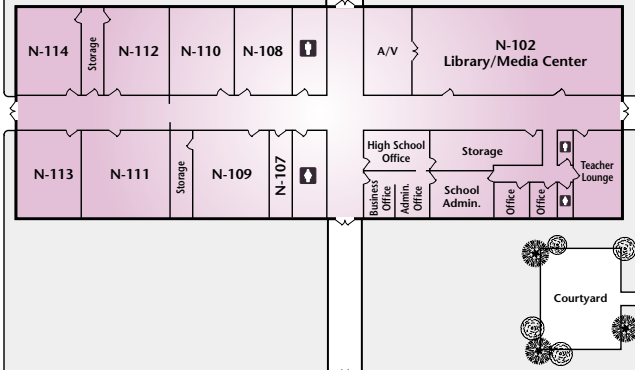

Fellowship Hall

Noland Bldg.

Brown Bldg.

Robertson Fine Arts Bldg.

Art Trailer

VISITOR PARKING ♿ ♿

Welcome to Grace Baptist Church!

Sunday School (9:00 am)

Class	Arrival	Pickup
Infants	Baby Nursery	
Toddlers	Toddler Nursery	
2 Year olds	B-105	B-105
3 Year olds	B-103	B-103
4 Year olds	B-101	B-101
5 Year olds	B-101	B-102
1st Grade	B-109	B-106
2nd Grade	B-109	B-109
3rd Grade	B-109	B-107
4th-6th Grade Girls	B-111	B-111
4th-6th Grade Boys	B-108	B-108
7th-8th Grade Girls	R-102	B-112
7th-8th Grade Boys	R-102	B-113
9th-12th Grade Girls	R-102	N-114
9th-12th Grade Boys	R-102	N-113
College & Career	R-101	R-101
Path Finders	N-110	N-110
Married (20-39 years old)	Section A	
Married (40-45 years old)	Section B1	
Married (46-54 years old)	Section B2	
Married (55-64 years old)	Section C1	
Married (65+ years old)	Section C2	
Herchenhahn Class	C-101	
Cohee Class	C-103	
Metcalf Class	C-104	

Children's Church (10:30 am)

Class	Arrival	Pickup
2 Year olds	B-104	B-105
3 Year olds	B-104	B-103
4 Year olds	B-104	B-101
5 Year olds	B-104	B-102
1st-3rd Grade	R-102	R-101
4th-6th Grade	R-102	R-102
Teens (Regular Service in Sanctuary)		

Wednesday (7:00 pm)

Class	Arrival	Pickup
2 Year olds	Toddler Nursery	
3-5 Year olds	B-101	B-101
1st-3rd Grade	R-101	R-101
4th-6th Grade	R-101	R-101
7th-12th Grade	M-101	M-101
DivorceCare	N-102 (Library)	
GriefShare	Teachers Lounge	